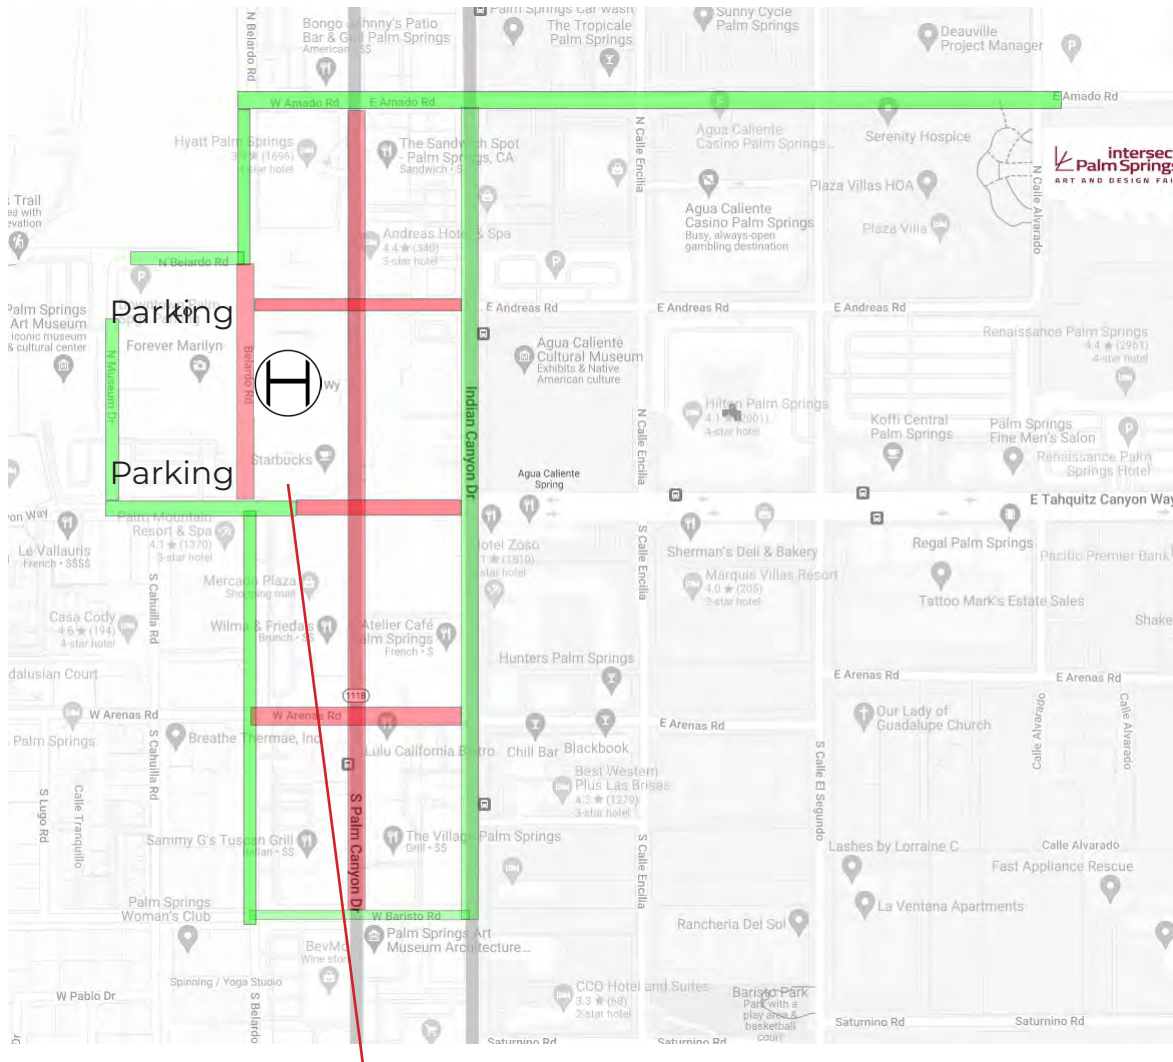

DRIVING/PARKING

Kimpton
Valet Parking

jd hansen
The Audacity of Honesty

ROAD CLOSURES & PARKING
Due to Village Fest there are some road closures around the gallery.

You can cross Palm Canyon at **Baristo** in the south and at **Amado** in the north.

There are two large public parking structures with free parking across from the Palm Springs Art Museum. You are also able to use the valet parking of the Kimpton Hotel "The Rowan". We will validate your ticket. Please approach any of our gallery staff.

If you are going to or coming from the Intersect Opening Party, **Amado** Road takes you all the way from Belardo to the Convention Center.

HOHMANN
(760) 346-4243 | www.hohmann.art | mail@hohmann.art